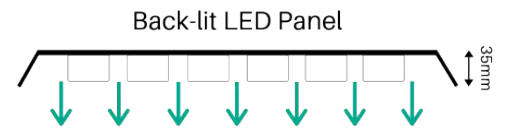

FEATURES

- Affordable high-efficacy LED panel
- No shadowing or aging
- Flex and plug included
- Tri-colour options (4000K, 5000K and 6000K)