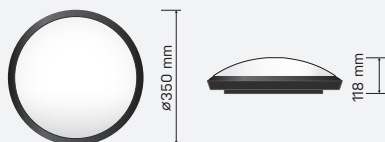

FOCUS

W20W350R4K120DF

SAP CODE: 2000512

Photometric Diagram

Unit: cd
 - C0/180 110.0deg
 - C90/270 110.0deg

20W, outdoor, LED bunker

A powerful and robust circular bunker light made to withstand the elements.

KEY INFORMATION

Lumen Output	1410lm
Input Power	20W
Hole Cutout Size	N/A
Install	SURFACE MOUNT
Dimming Options	Non-Dimmable
Trim Colour	BLACK
Warranty	5yr
IP Rating	IP66
IK Rating	IK08
IC Rating	N/A
Rebate Scheme Approvals	REES; IPART LCP 19.32

PHOTOMETRIC

Efficacy	71lm/W
LED	SMD
CCT	4000K
CRI	>80
Beam Angle	110°

ELECTRICAL

Driver	Integral
Supply Input	220-240V, 50/60Hz
Driver Output Voltage	36VDC
Power Factor	>0.9
LED Input Current (nominal)	350mA
Useful life @Ta25° (L70)	50,000hr

CONSTRUCTION

Housing	Aluminium
Optics	Polycarbonate Diffuser
Adjustable Angle	N/A
Fixings/Hardware	N/A
Connection Type	Terminal Block PA14
Total Weight	1kg
Dimensions	Ø350x118mm
Operating Ambient Temp.	-25 to 50°C
Electrical Classification	Class 2