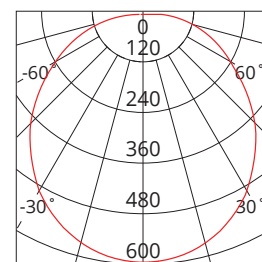

FOCUS

W20W350R4K120DF

SAP CODE: 2000512

Photometric Diagram

Unit: cd
 - C0/180 110.0deg
 - C90/270 110.0deg

20W, outdoor, LED bunker

A powerful and robust circular bunker light made to withstand the elements.

PHOTOMETRIC

Efficacy	71lm/W
LED	SMD
CCT	4000K
CRI	>80
Beam Angle	110°

ELECTRICAL

Driver	Integral
Supply Input	220-240V, 50/60Hz
Driver Output Voltage	36VDC
Power Factor	>0.9
LED Input Current (nominal)	350mA
Useful life @Ta25° (L70)	50,000hr