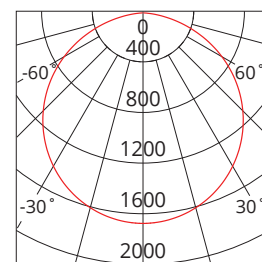

Unit: cd
- C0/180 120.0deg
- C90/270 120.0deg

KEY INFORMATION

Lumen Output	5670lm
Input Power	60W
Hole Cutout Size	N/A
Install	SURFACE MOUNT
Dimming Options	Non-Dimmable
Trim Colour	WHITE
Warranty	5yr
IP Rating	IP20
IK Rating	N/A
IC Rating	N/A
Rebate Scheme Approvals	N/A

PHOTOMETRIC

Efficacy	95lm/W
LED	SMD
CCT	5700K
CRI	>80
Beam Angle	120°

ELECTRICAL

Driver	Integral
Supply Input	220-240V, 50/60Hz
Driver Output Voltage	24-46VDC
Power Factor	>0.9
LED Input Current (nominal)	1400mA
Useful life @Ta25° (L70)	50,000hr