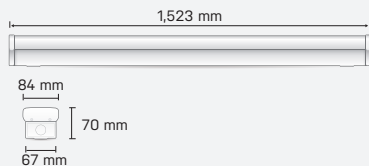

VISTA

VISTA60W15-6K

SAP CODE: 2000688

1500mm, 60W,
6000K, conventional
appearance LED batten

A powerful LED replacement
for conventional battens.

Accessories

SUSPENSION KIT; WIREGUARD

Photometric
Diagram

Unit: cd
- C0/180 120.0deg
- C90/270 120.0deg

KEY INFORMATION

Lumen Output	5670lm
Input Power	60W
Hole Cutout Size	N/A
Install	SURFACE MOUNT
Dimming Options	Non-Dimmable
Trim Colour	WHITE
Warranty	5yr
IP Rating	IP20
IK Rating	N/A
IC Rating	N/A
Rebate Scheme Approvals	N/A

PHOTOMETRIC

Efficacy	95lm/W
LED	SMD
CCT	5700K
CRI	>80
Beam Angle	120°

ELECTRICAL

Driver	Integral
Supply Input	220-240V, 50/60Hz
Driver Output Voltage	24-46VDC
Power Factor	>0.9
LED Input Current (nominal)	1400mA
Useful life @Ta25° (L70)	50,000hr

CONSTRUCTION

Housing	Aluminium
Optics	Polycarbonate Diffuser
Adjustable Angle	N/A
Fixings/Hardware	N/A
Connection Type	Terminal Block PA14
Total Weight	2.5kg
Dimensions	1523x82x67mm
Operating Ambient Temp.	-30 to 50°C
Electrical Classification	Class 1
Food Grade Approval	HACCP