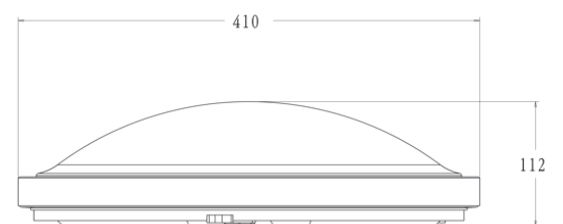

### SPECIFICATIONS

Model	OYS-M4-15W-40	OYS-M4-24W-40
Size	300mm	410mm
Power consumption	15.31W	24.6W
Output	1,150 lm	1,680 lm
Efficiency	75 lm/W	68 lm/W
Colour temperature	4,000K	
CRI	>80	
Beam angle	120°	
Lifetime rating	50,000 hours	
Warranty	Three years	
Source	Stock	

### PRODUCT DIMENSIONS

300mm

410mm