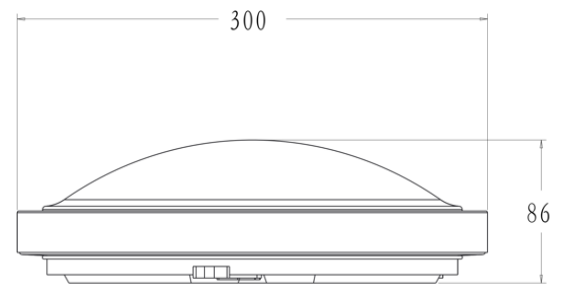

### SPECIFICATIONS

Model	OYS-M4-15W-40	OYS-M4-24W-40
Size	300mm	410mm
Power consumption	15.31W	24.6W
Output	1,150 lm	1,680 lm
Efficiency	75 lm/W	68 lm/W
Colour temperature	4,000K	
CRI	>80	
Beam angle	120°	
Lifetime rating	50,000 hours	
Warranty	Three years	
Source	Stock	

### PRODUCT DIMENSIONS

300mm

410mm