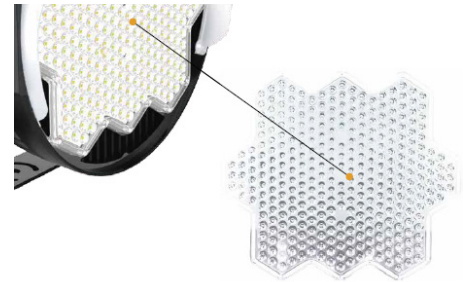

Pahi Series

Round High Mast LED Floodlight

The Pahi Series LED Floodlight is the ideal solution for outdoor stadium and sports field lighting, delivering maintenance-free, professional area flood lighting with a great return on investment. Featuring a high quality lens designed specifically for outdoor use, it is waterproof, dustproof and UV resistant, with enhanced glare control. The Pahi is suitable for many applications including sporting grounds, courts, arenas, golf courses, parks, ports and yards.

SPECIFICATIONS

Model	CHM-0600W-xx	CHM-0800W-xx	CHM-1000W-xx	CHM-1200W-xx
Power consumption	600W	800W	1,000W	1,200W
Output	75,000 lm	108,000 lm	115,000 lm	143,000 lm
Efficiency	125 lm/W	135 lm/W	115 lm/W	119 lm/W
Dimensions	Ø 460mm	Ø 460mm	Ø 460mm	Ø 460mm
Weight	18kg (remote driver) 29.9kg (whole fixture)	18kg (remote driver) 31.7kg (whole fixture)	18kg (remote driver) 33.9kg (whole fixture)	18kg (remote driver) 33.9kg (whole fixture)
Windage	0.18m ² 114mm short visor / 0.25m ² 418mm long visor			
Colour temperature	4000K, 5700K			
CRI	>70 (>80 or >90 on request)			
Beam angle	Nichia 15°, 25°, 45° / Osram 15°, 30°			
IP rating	IP65			
IK rating	IK08			
Lifetime rating	>100,000 hours	>86,000 hours	>80,000 hours	>80,000 hours
Warranty	Five years			
ESS accredited	Approved			

xx in the model number stands for colour temperature and it can be 40 (4,000K) or 57 (5,700K).

INDUSTRIES

Sport, hospitality, education and industrial.

OLD LIGHT TECHNOLOGIES

Metal halide and mercury vapour (HID) and metal halide type 2.

PRODUCT DETAIL

Single-piece PCB and lens design ensures it is waterproof and dustproof, and provides better glare control.