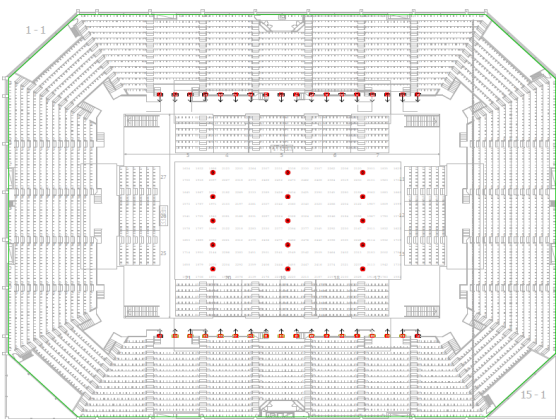

# Case Study

Energy: LED

Industry: Sport

Number of lights

52

Average light output

2,000 lux

Lighting layout